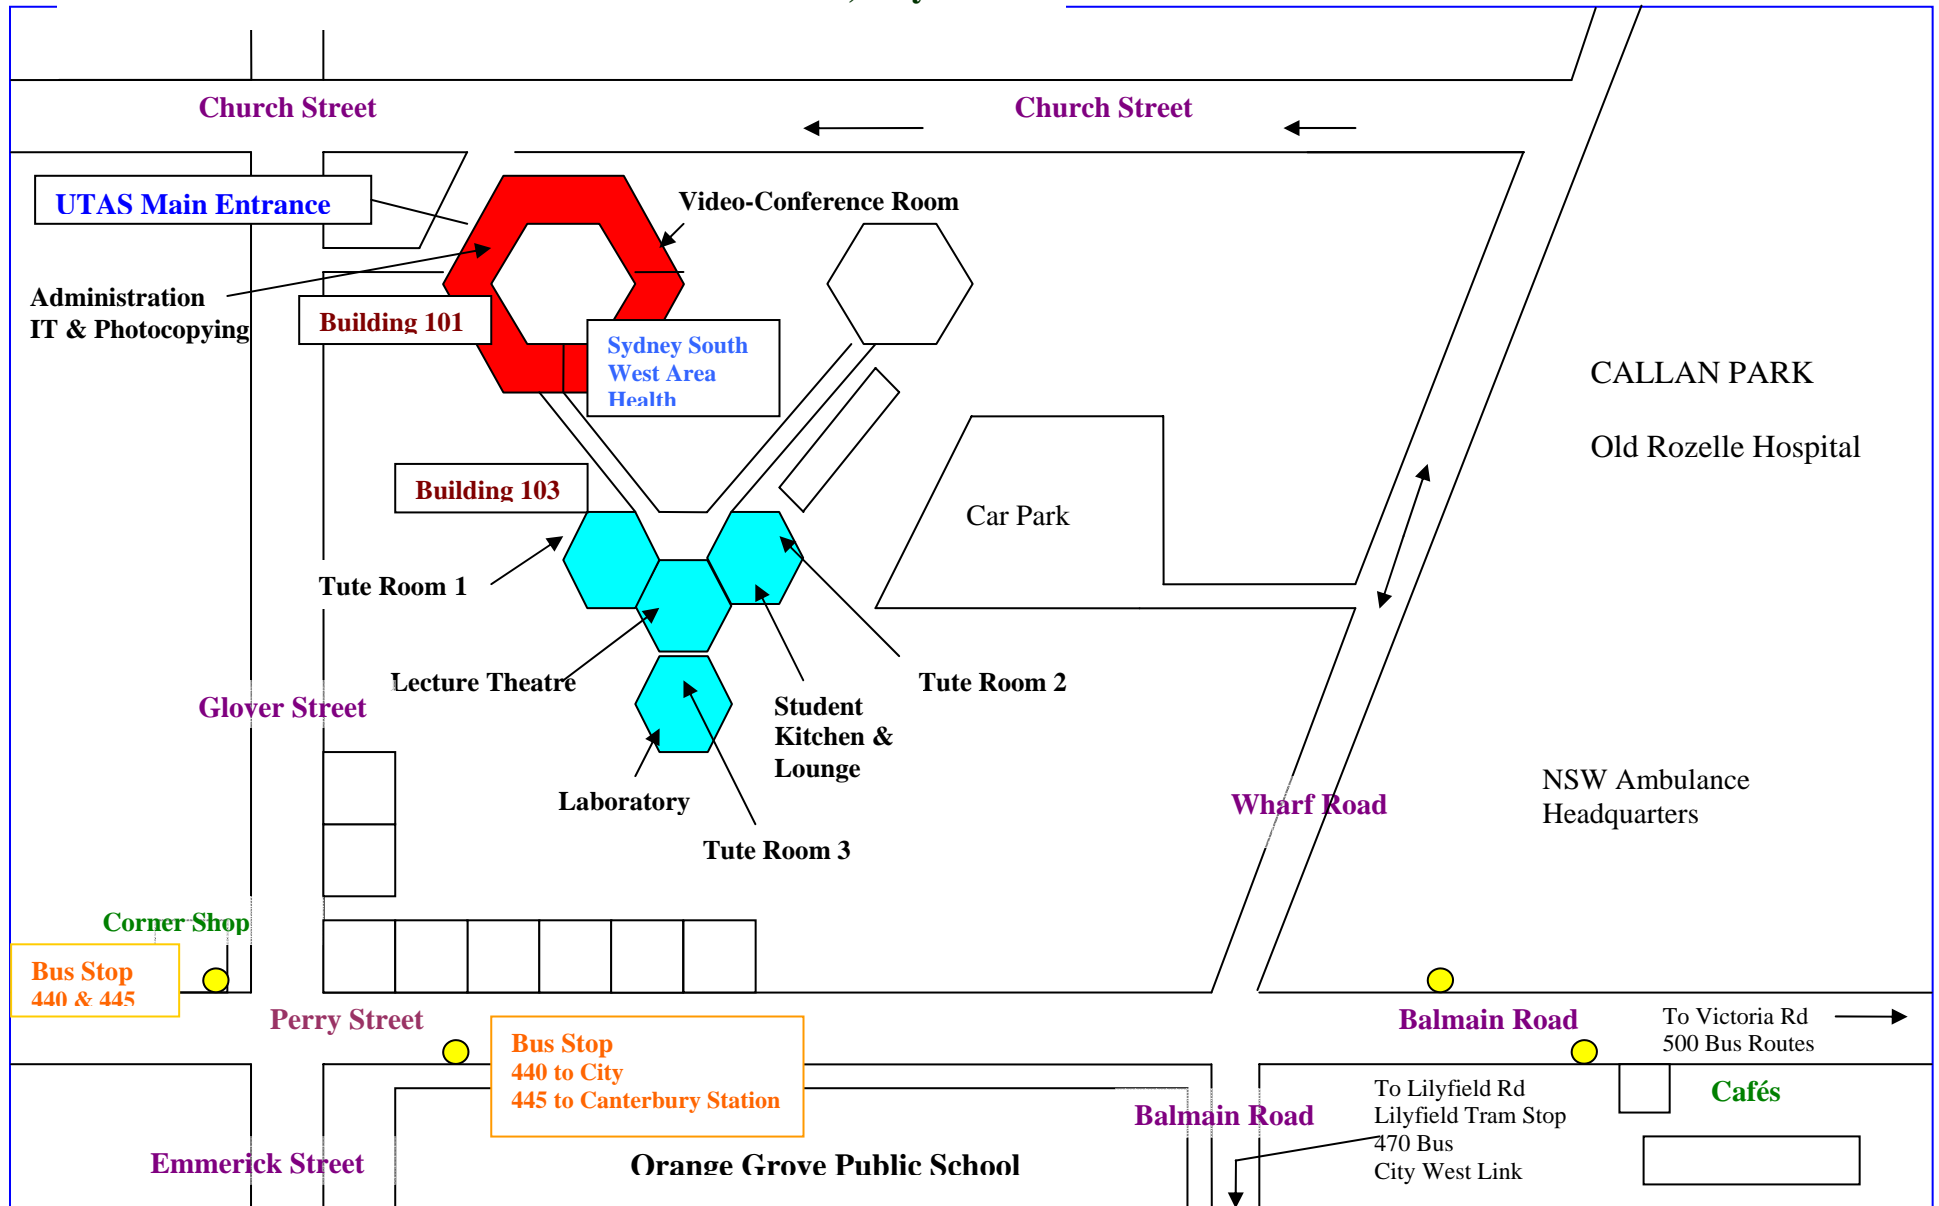

**UNIVERSITY OF TASMANIA
SCHOOL OF NURSING & MIDWIFERY**

ROZELLE CAMPUS Cnr Glover & Church Sts, Lilyfield

Map: Rosemary Hill UTAS Rozelle 2009